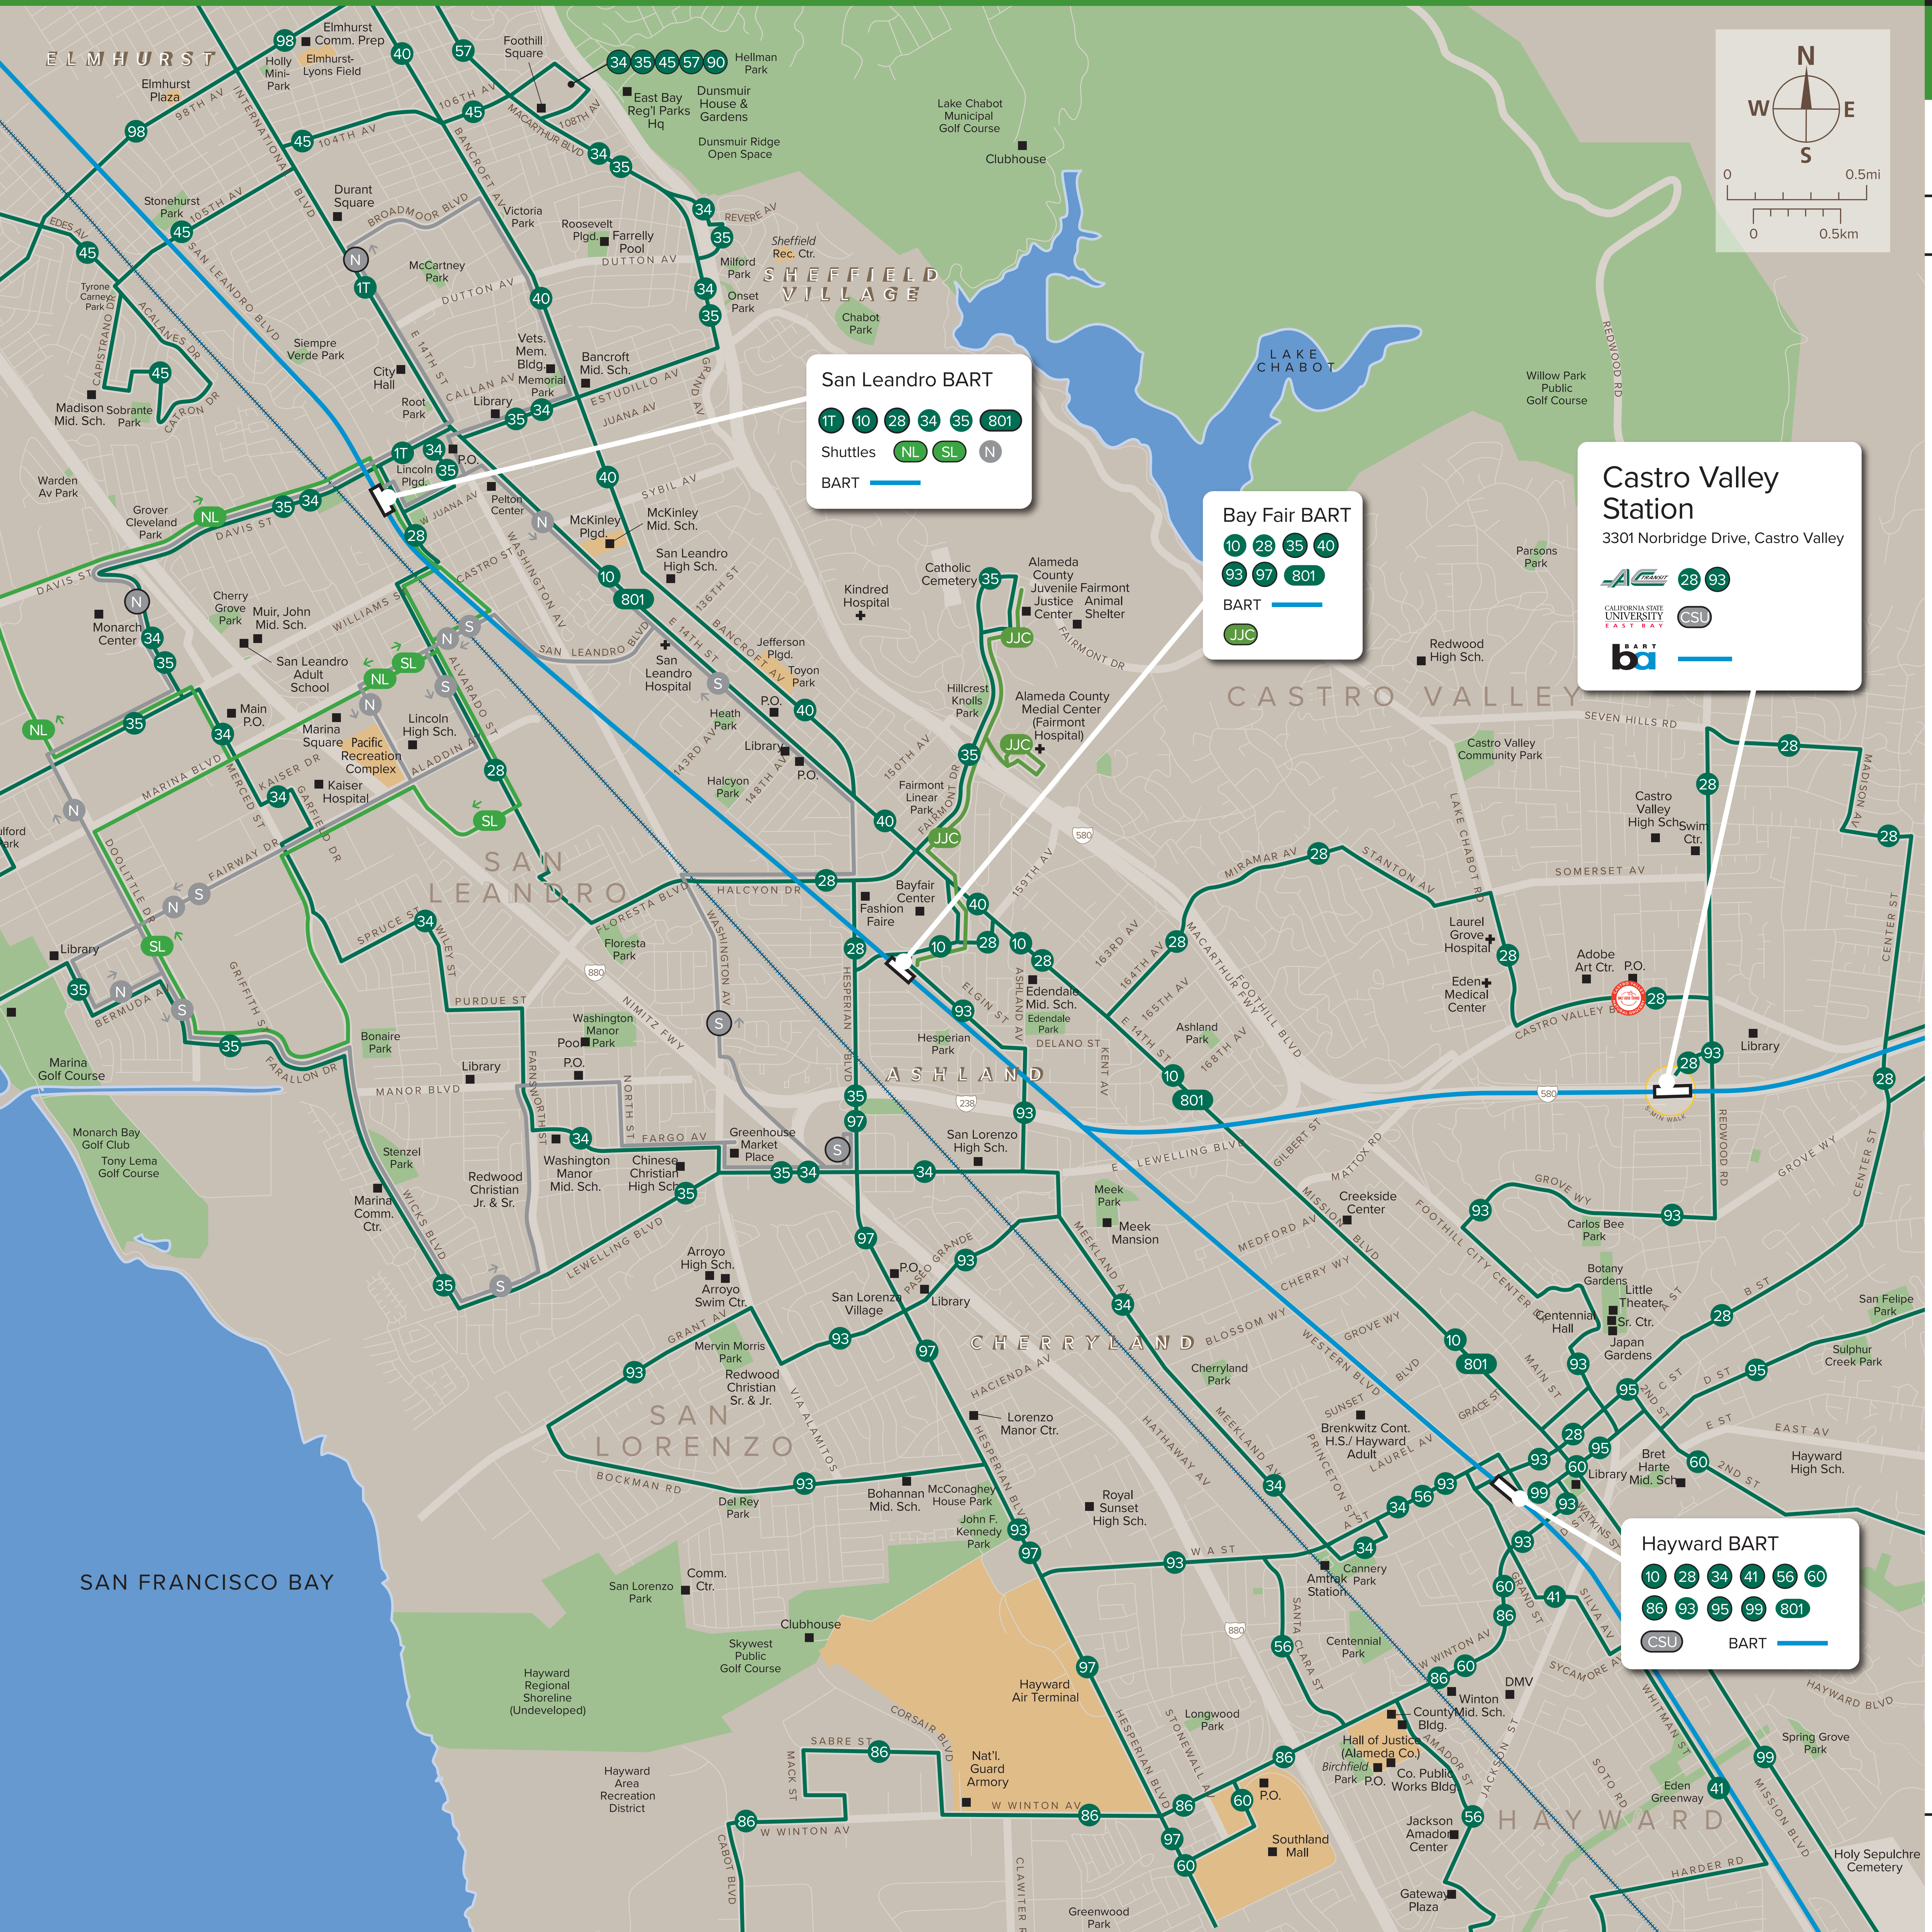

Transit Routes

Rutas del tránsito

公車路線圖

San Leandro BART

1T 10 28 34 35 801

Shuttles NL SL N

BART

Bay Fair BART

10 28 35 40

93 97 801

BART

JJC

Castro Valley Station

3301 Norbridge Drive, Castro Valley

28 93

CSL

ba

Hayward BART

10 28 34 41 56 60

86 93 95 99 801

CSU BART

Transit Information

Castro Valley Station

Castro Valley

Map Key

- You Are Here
- BART
- Amtrak
- AC Transit
- Alameda County SustainAbility Shuttle
- FLEX Shuttle
- LINKS Shuttle
- Route Terminus

Call 511 | 511.org

Sponsored by BART in cooperation with AC Transil the Metropolitan Transportation Commission. Cont at signcomments@bayaremetro.gov.